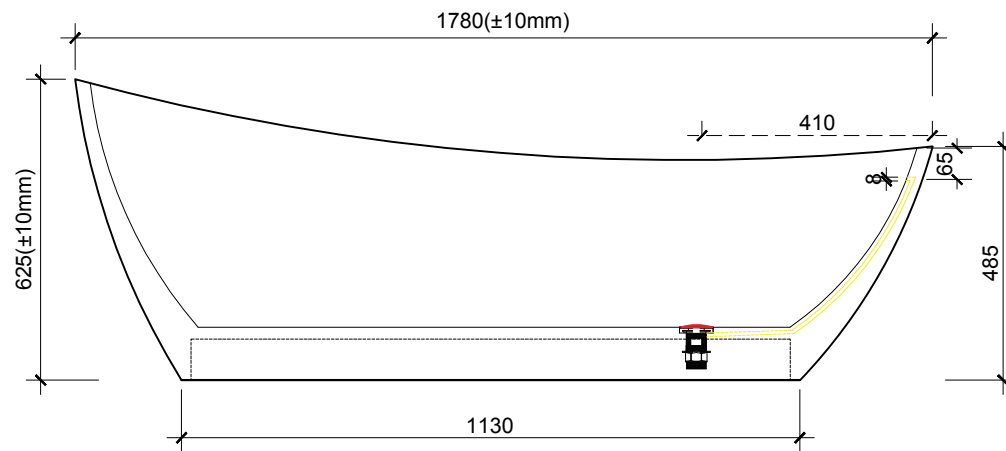

MẶT BẰNG

MẶT BÊN

MẶT ĐỨNG

Brand Name: Daro	Item: DR 01 Bathtub free standing
Place of Origin: Viet Nam	Material: Artificial Stone
Gross Weight: 170kg	Size: L1780 x W 815 x H485-625
Overflow: include	Drain: Stainless Stell Pop-up drainer Included
Color: White matt finish	Warranty: 2 years