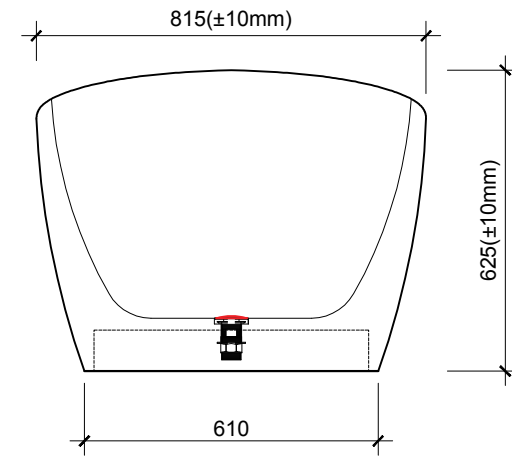

MẶT BẰNG

MẶT BÊN

MẶT ĐỨNG

Brand Name: Daro	Item: DR 01 Bathtub free standing
Place of Origin: Viet Nam	Material: Artificial Stone
Gross Weight: 170kg	Size: L1780 x W 815 x H485-625
Overflow: include	Drain: Stainless Stell Pop-up drainer Included
Color: White matt finish	Warranty: 2 years