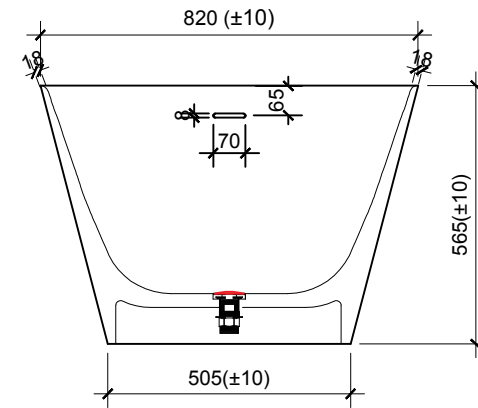

MẶT BẰNG

MẶT BÊN

MẶT ĐỨNG

Brand Name: Daro	Item: DR10 Bathtub free standing
Place of Origin: Viet Nam	Material: Artificial Stone
Gross Weight: 175kg	Size: L1790 x W820 x H565 - 760
Overflow: include	Drain: Stainless Stell Pop-up drainer Included
Color: White matt finish	Warranty: 2 years