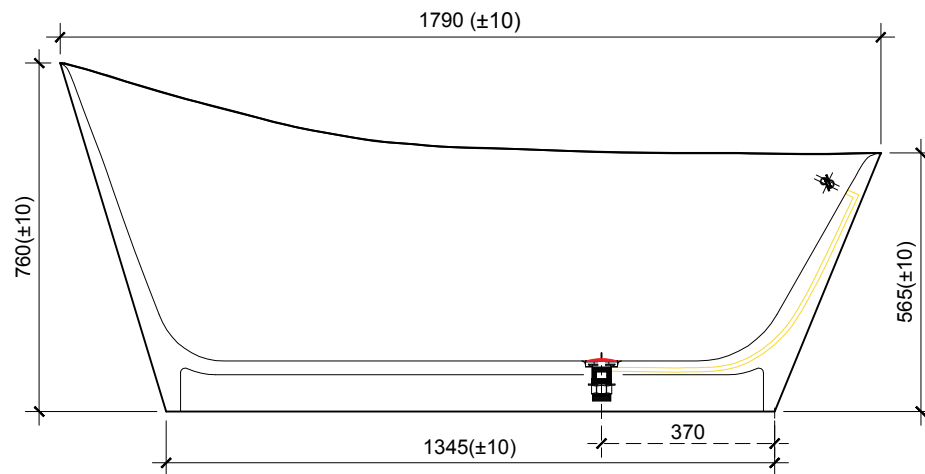

MẶT BẰNG

MẶT BÊN

MẶT ĐỨNG

Brand Name: Daro	Item: DR10 Bathtub free standing
Place of Origin: Viet Nam	Material: Artificial Stone
Gross Weight: 175kg	Size: L1790 x W820 x H565 - 760
Overflow: include	Drain: Stainless Stell Pop-up drainer Included
Color: White matt finish	Warranty: 2 years