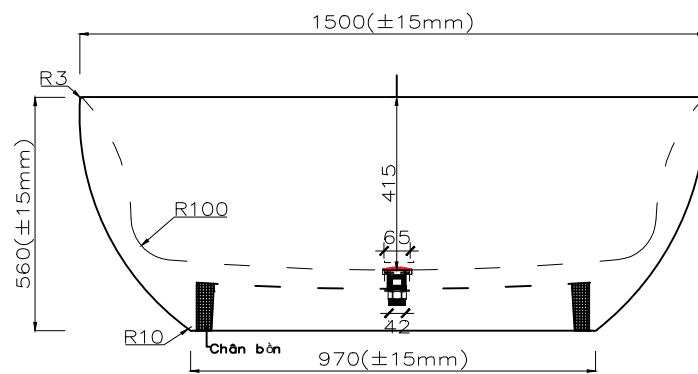

MẶT BẰNG

MẶT BÊN

MẶT ĐỨNG

Brand Name: Daro	Item: DR23 Bathtub free standing
Place of Origin: Viet Nam	Material: Artificial Stone
Gross Weight: 120kg	Size: L1500/1700/1800 x W750/750/800 x H560
Overflow: not include	Drain:
Color: CM1	Warranty: 2 years