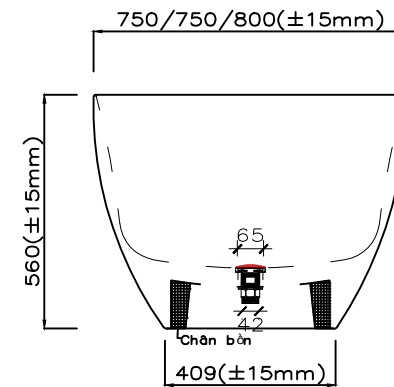

MẶT BẰNG

MẶT BÊN

MẶT ĐỨNG

Brand Name: Daro	Item: DR23 Bathtub free standing
Place of Origin: Viet Nam	Material: Artificial Stone
Gross Weight: 120kg	Size: L1500/1700/1800 x W750/750/800 x H560
Overflow: not include	Drain:
Color: CM1	Warranty: 2 years