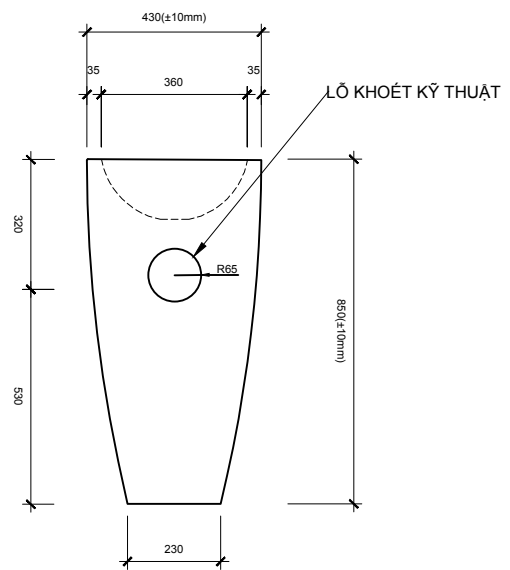

MẶT BẰNG

MẶT CẮT

MẶT ĐỪNG

Brand Name: Daro	Item: DRL21
Place of Origin: Viet Nam	Material: Artificial Stone
Gross Weight: 35kg	Size: L430 x W430 x H850
Overflow: Included	Drain: not include
Color: White matt finish	Warranty: 2 years