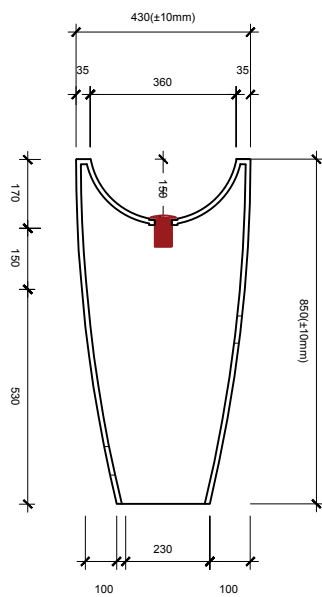

MẶT BẰNG

MẶT CẮT

MẶT ĐỪNG

Brand Name: Daro	Item: DRL21
Place of Origin: Viet Nam	Material: Artificial Stone
Gross Weight: 35kg	Size: L430 x W430 x H850
Overflow: Included	Drain: not include
Color: White matt finish	Warranty: 2 years