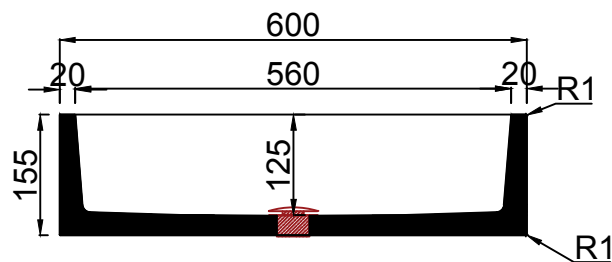

MẶT BẰNG

MẶT CẮT

| | |
|----------------------------|-----------------------------|
| Brand Name : DARO | Item : DRS120 |
| Place of Origin : Viet Nam | Material : Artificial Stone |
| Gross Weight : | Size : D600 x W400 x H155 |
| Overflow : not include | Drain : not include |
| Color : White matt finish | Warranty : 2 years |