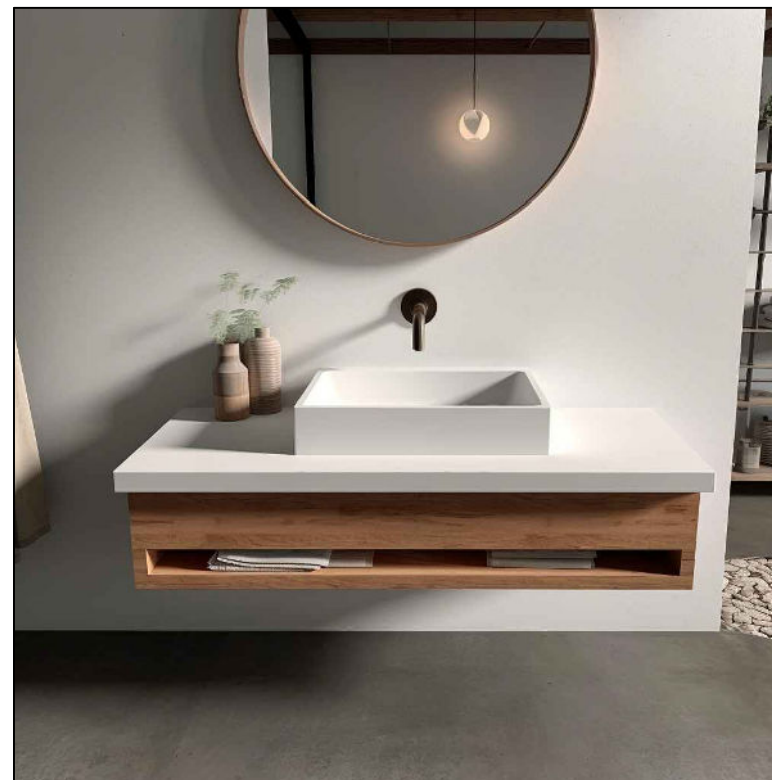

MẶT BẰNG

MẶT CẮT

| | |
|----------------------------|-----------------------------|
| Brand Name : DARO | Item : DRS120 |
| Place of Origin : Viet Nam | Material : Artificial Stone |
| Gross Weight : | Size : D600 x W400 x H155 |
| Overflow : not include | Drain : not include |
| Color : White matt finish | Warranty : 2 years |