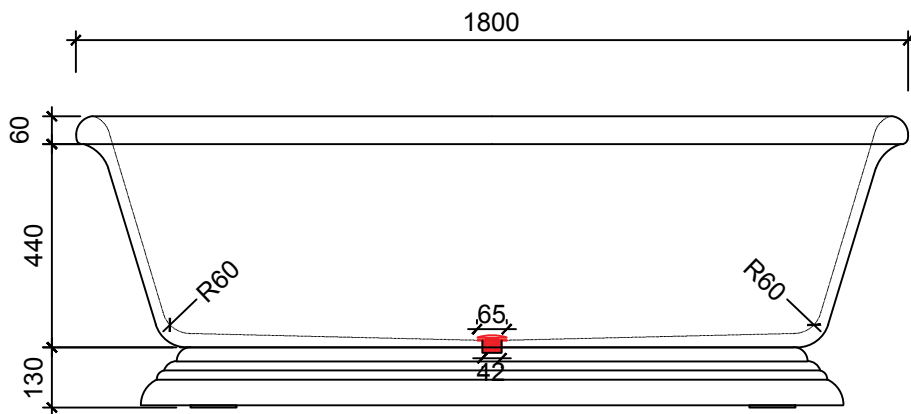

MẶT BẰNG

MẶT ĐÚNG

Brand Name: Daro	Item: DR20 Bathtub free standing
Place of Origin: Viet Nam	Material: Artificial Stone
Gross Weight: 185kg	Size: L1800 x W900 x H630
Overflow: include	Drain: Stainless Stell Pop-up drainer Included
Color: White matt finish	Warranty: 2 years