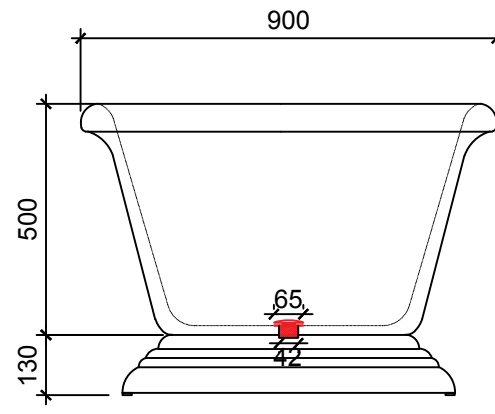

MẶT BẰNG

MẶT ĐÚNG

Brand Name: Daro	Item: DR20 Bathtub free standing
Place of Origin: Viet Nam	Material: Artificial Stone
Gross Weight: 185kg	Size: L1800 x W900 x H630
Overflow: include	Drain: Stainless Stell Pop-up drainer Included
Color: White matt finish	Warranty: 2 years