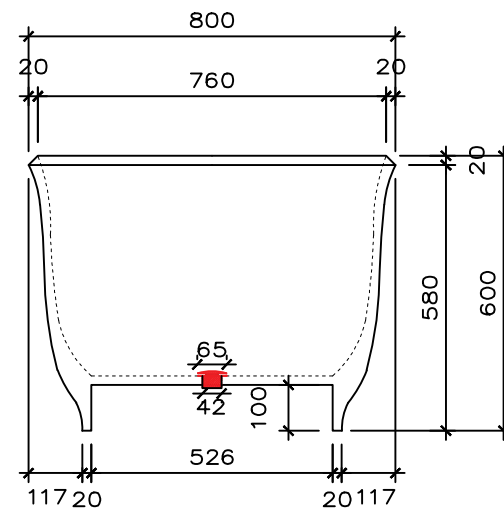

MẶT BẰNG

MẶT BÊN

MẶT ĐỨNG

Brand Name: Daro	Item: DR21 Bathtub free standing
Place of Origin: Viet Nam	Material: Artificial Stone
Gross Weight: 195kg	Size: L1645 x W800 x H600
Overflow: not include	Drain: Stainless Stell Pop-up drainer Included
Color: White matt finish	Warranty: 2 years