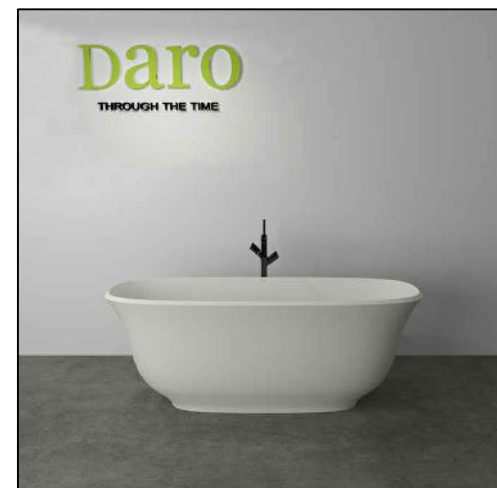

MẶT BẰNG

MẶT BÊN

MẶT ĐỨNG

Brand Name: Daro	Item: DR21 Bathtub free standing
Place of Origin: Viet Nam	Material: Artificial Stone
Gross Weight: 195kg	Size: L1645 x W800 x H600
Overflow: not include	Drain: Stainless Stell Pop-up drainer Included
Color: White matt finish	Warranty: 2 years