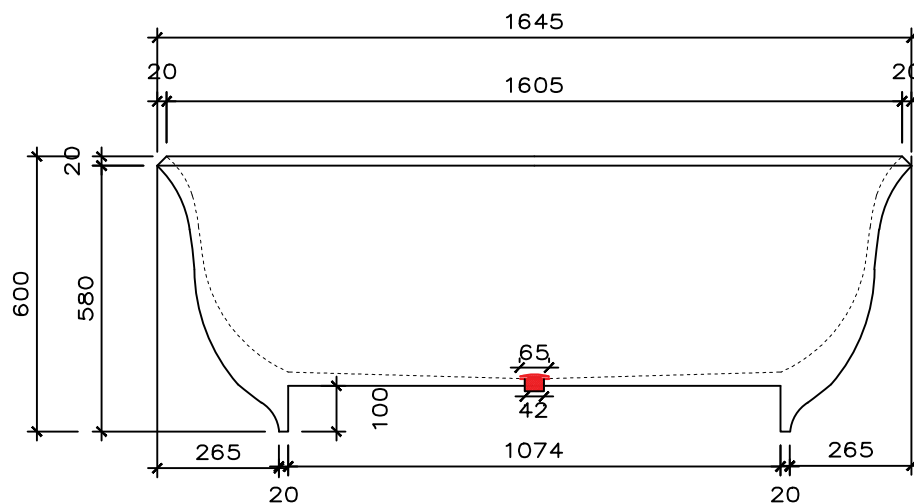

MẶT BẰNG

MẶT BÊN

MẶT ĐỨNG

Brand Name: Daro	Item: DR21 Bathtub free standing
Place of Origin: Viet Nam	Material: Artificial Stone
Gross Weight: 195kg	Size: L1645 x W800 x H600
Overflow: not include	Drain: Stainless Stell Pop-up drainer Included
Color: White matt finish	Warranty: 2 years