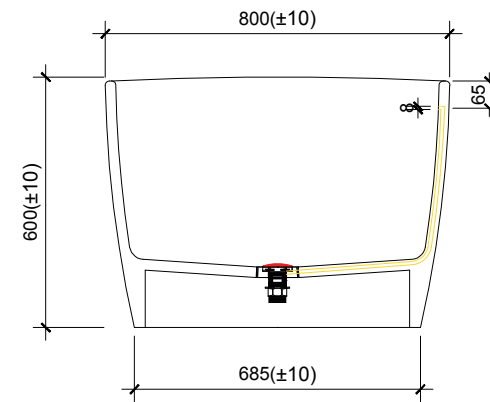

MẶT BẰNG

MẶT BÊN

MẶT ĐỨNG

Brand Name: Daro	Item: DR15 Bathtub free standing
Place of Origin: Viet Nam	Material: Artificial Stone
Gross Weight: 175kg	Size: D1805 x W800 x H600
Overflow: include	Drain: Stainless Stell Pop-up drainer Included
Color: white & black matt finish	Warranty: 2 years