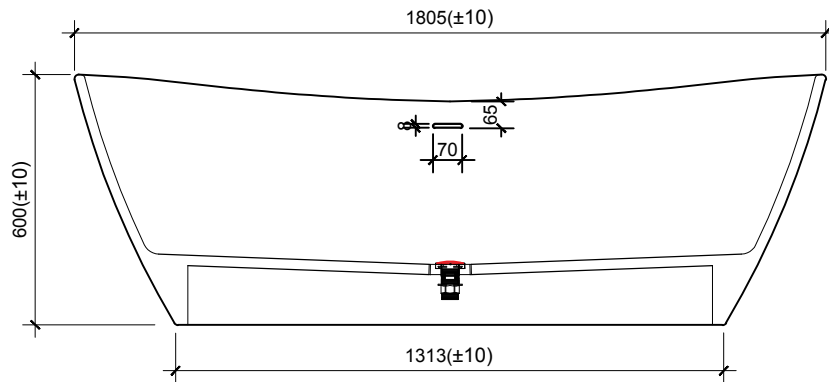

MẶT BẰNG

MẶT BÊN

MẶT ĐỨNG

Brand Name: Daro	Item: DR15 Bathtub free standing
Place of Origin: Viet Nam	Material: Artificial Stone
Gross Weight: 175kg	Size: D1805 x W800 x H600
Overflow: include	Drain: Stainless Stell Pop-up drainer Included
Color: white & black matt finish	Warranty: 2 years